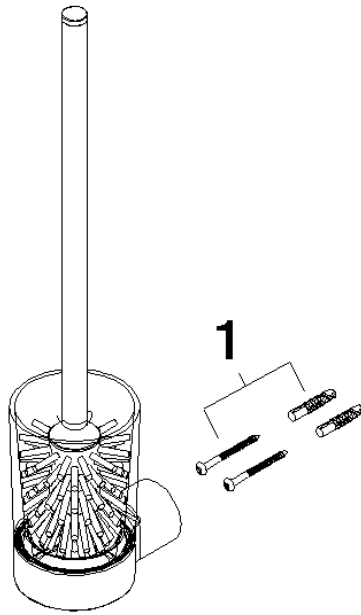

## Toilet brush set wall model - Chrome

---

83 900 832

- crystal glass brush holder, matte
- brush, matte black
- width 80mm
- height 430 mm
- 111mm projection

 Chrome

83 900 832-00

 Soft Black

83 900 832-69

## Toilet brush set wall model - Chrome

83 900 832

mm [inches]

**Toilet brush set wall model - Chrome**

---

83 900 832

Parts for other finishes can be found here: [Soft Black](#)

**Spare parts list**

No.	Item Number	Name	Quantity used	Delivery time
1	05 30 31 025 00 90	fixing set	1	2