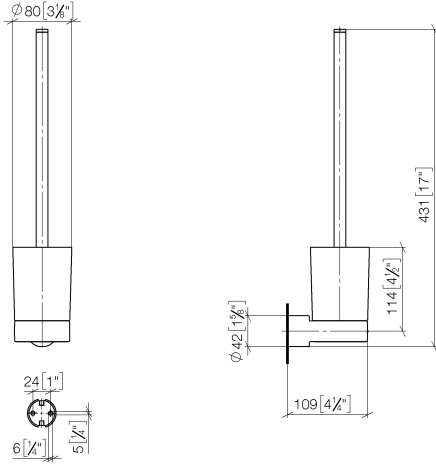

## Toilet brush set wall model - Chrome

---

83 900 832

- crystal glass brush holder, matte
- brush, matte black
- width 80mm
- height 430 mm
- 111mm projection

 Chrome

83 900 832-00

 Soft Black

83 900 832-69

## Toilet brush set wall model - Chrome

83 900 832

mm [inches]

**Toilet brush set wall model - Chrome**

---

83 900 832

Parts for other finishes can be found here: [Soft Black](#)

**Spare parts list**

No.	Item Number	Name	Quantity used	Delivery time
1	05 30 31 025 00 90	fixing set	1	2